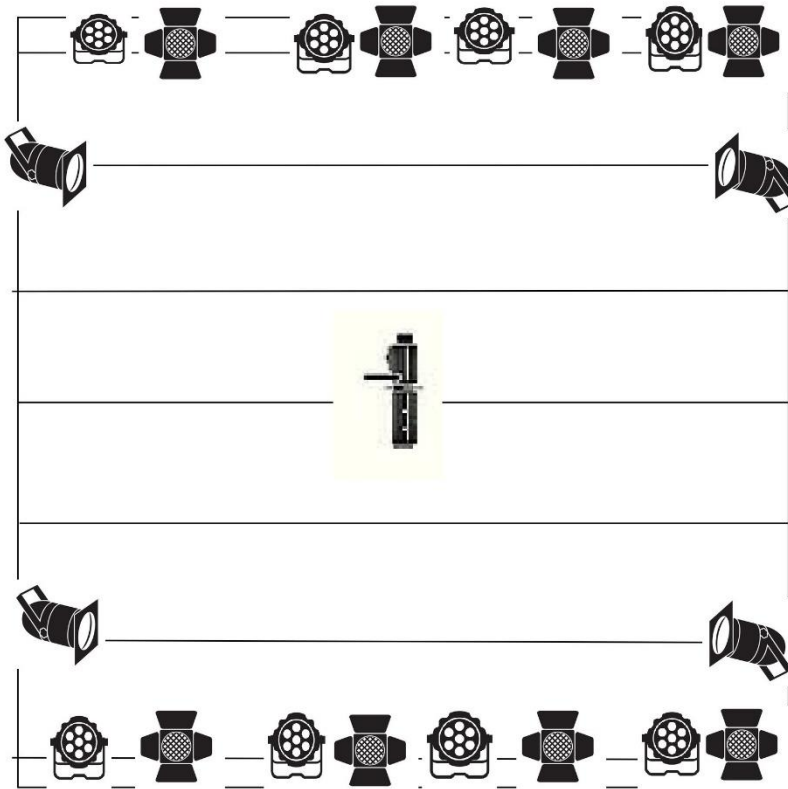

### **Stage**

- preferably black box, but adaptable to space conditions
- 8 x 8 m black dance floor (from the venue)
- audience seating from 4 sides (on carpets we bring with us, see photo)

**Note:** lighting board and sound mixer must be close to each other.

**Contacts:** [info@dansema.lt](mailto:info@dansema.lt) [www.dansema.lt](http://www.dansema.lt)

LED PAR

PARNe1

PAR 64

ETC junior